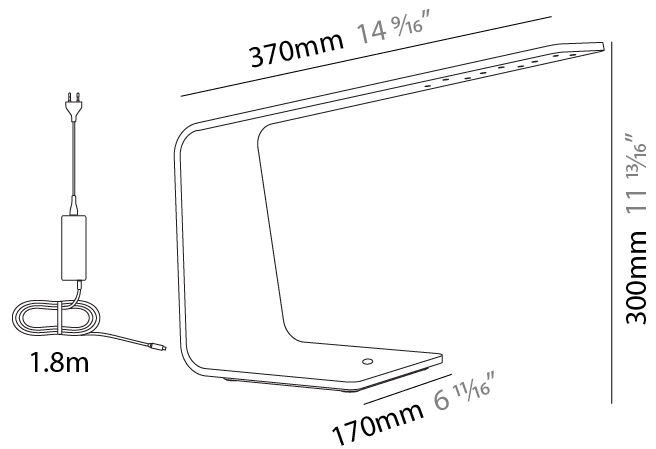

PROJECT
TYPE
SPECIFIER
QUANTITY
DATE

LED1 PORTABLE

D74000-

base number   Finish
Options

1. To build a product code in our configurator select the specify button on the base model # product page
2. To build a manual product code on this datasheet choose from the options listed below in blue font and add the suffix to the base model #

GENERAL

Series: Planko
Subseries: LED1
Brand: Tunto
Division: Design
Mounting Type: Portable
Mounting Location: Table
Subcategory: Table

PHYSICAL

Shape: Abstract
Length (mm): 370
Length (in): 14 9/16
Width (mm): 170
Width (in): 6 11/16
Height (mm): 300
Height (in): 11 13/16
Light Distribution: Downlight
Fixture Finish: WAL / ASH / OAK / BLK / WHI
Fixture Material: Wood
Cable Details: 1800mm / 70.87" cord and plug
Upon Request: Bolt Down

ELECTRICAL

Lamp Type: LED
Input Wattage (W): 16
Dimming: Touch Dimming
Driver Location: Inline Transformer Plug
Input Voltage (V): 120

LED

Color Temperature (°K): 2700
Max. Delivered Lumen (lm): Max 800
CRI: >97 CRI
Lamp Life (hrs): 50000

OPTICAL

RATINGS AND CERTIFICATIONS

Certified By: Certified for North American Standards
IP rating: IP20